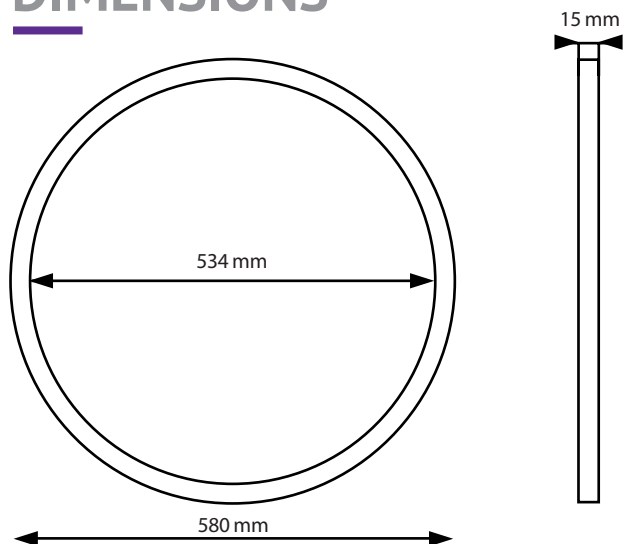

	SKY LUM ROUND
System efficacy	Up to 100 lm/W
Supply voltage	230 V / 50 Hz
Power	40 W
Luminous flux	4000 lm
Power factor	> 0.96
Weight	4.5 kg
Lifetime L70B10	50,000 h
CCT	Tunable from 2,900 K to 5,400 K
CRI	>85@2,700 K; >85@4,000 K; >85@5,400 K
UGR	<19
SDCM	<4
Ingress protection	IP 40
Surge protection options	1kV/2kV
Operating temperature	-20 °C to + 45 °C
Electrical / Appliance class	Class I + III
Light distribution	Direct / Indirect
Dimming levels	0-100 %
Remote control options	DALI, DALI DT8
Colour	White
Housing material	Anodized aluminium frame; PMMA LGP difusor
Mounting	Pendant
Warranty	5 years
Certificates	CE

ACCESSORIES

Bluetooth module

DIMENSIONS

OPTIC

SKY LUM ROUND: Direct and indirect illumination for installations up to 3 m.

LEGEND

	Abbreviation	Description
Luminaire	SKR	SKY LUM ROUND
Power	40	40 W
CCT, CRI	HCL	5500K CRI>85 and 3000K CRI>85
Size	580	Diameter: 580mm
Power supply	00	DALI DT8
Color	9016	White