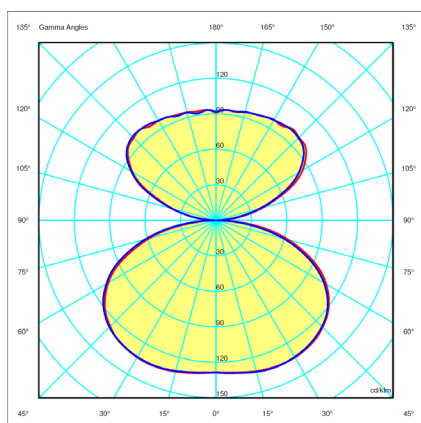

ACCESSORIES

Bluetooth module

DIMENSIONS

OPTIC

SKY LUM ROUND: Direct and indirect illumination for installations up to 3 m.

LEGEND

	Abbreviation	Description
Luminaire	SKR	SKY LUM ROUND
Power	40	40 W
CCT, CRI	HCL	5500K CRI>85 and 3000K CRI>85
Size	580	Diameter: 580mm
Power supply	00	DALI DT8
Color	9016	White