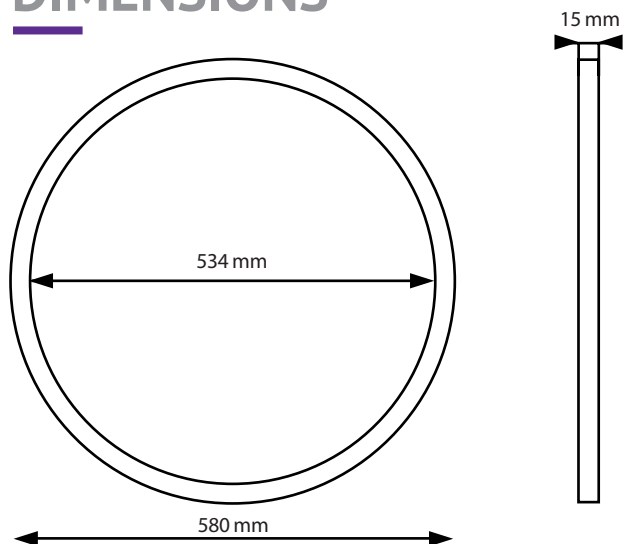

ACCESSORIES

Bluetooth module

DIMENSIONS

OPTIC

SKY LUM ROUND: Direct and indirect illumination for installations up to 3 m.

LEGEND

	Abbreviation	Description
Luminaire	SKR	SKY LUM ROUND
Power	40	40 W
CCT, CRI	HCL	5400K CRI>85 and 2700K CRI>85
Size	580	Diameter: 580mm
Power supply	00	DALI DT8
Color	9016	White