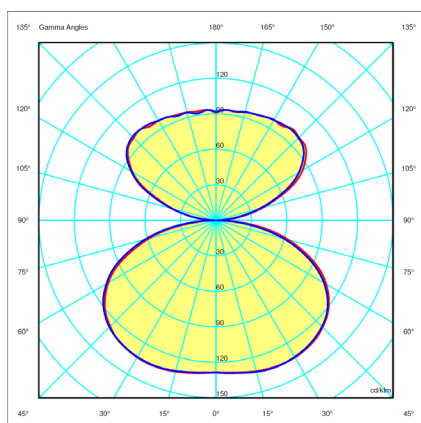

ACCESSORIES

Bluetooth module

DIMENSIONS

OPTIC

SKY LUM ROUND: Direct and indirect illumination for installations up to 3 m.

LEGEND

	Abbreviation	Description
Luminaire	SKR	SKY LUM ROUND
Power	40	40 W
CCT, CRI	HCL	5400K CRI>85 and 2700K CRI>85
Size	580	Diameter: 580mm
Power supply	00	DALI DT8
Color	9016	White